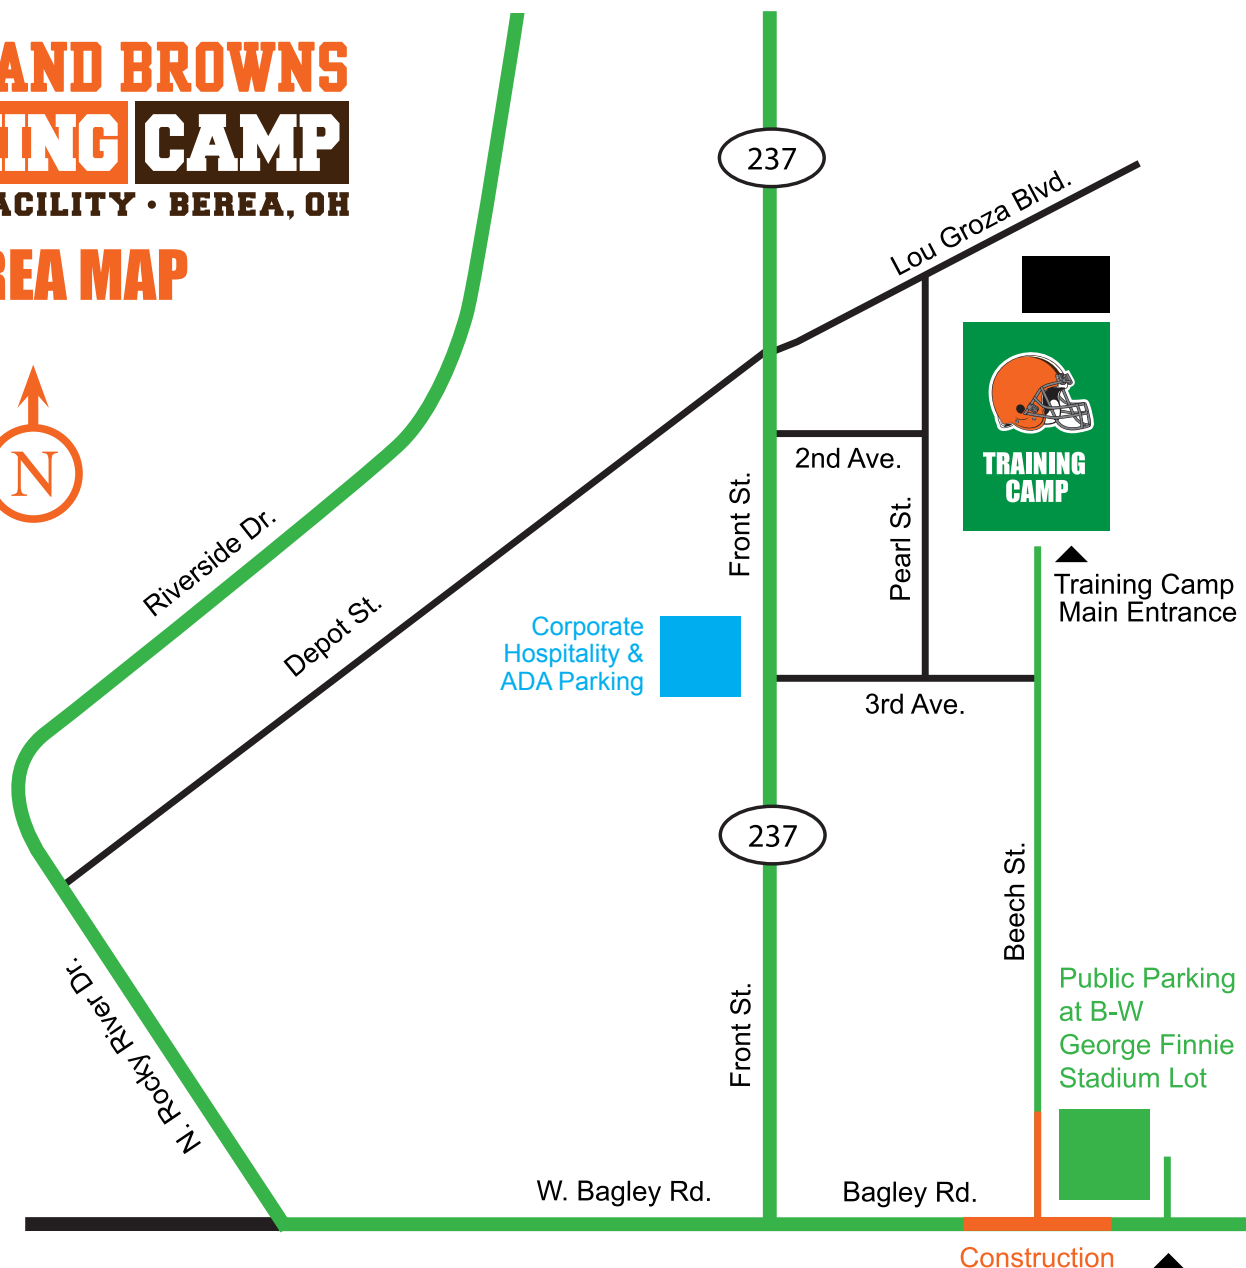

CLEVELAND BROWNS TRAINING CAMP

TRAINING FACILITY • BEREA, OH

AREA MAP

To access B-W parking use Bagley Rd. entrance

DIRECTIONS TO CLEVELAND BROWNS TRAINING CAMP HOSPITALITY PARKING (LOCATED IN THE BEREA RECREATION CENTER)

From the North to Cleveland Browns Training Facility (Berea, OH)

- Take I-71 South (Columbus) to Bagley Road exit #235
- Turn right onto Bagley Road
- Continue on Bagley Road to Front Street on your right
- Continue North on Front Street and the Hospitality Lot (Berea Recreation Center) will be on your left

From the South to Cleveland Browns Training Facility (Berea, OH)

- Take I-71 North (Cleveland) to Bagley Road exit #235
- Turn left onto Bagley Road
- Continue on Bagley Road to Front Street on your right
- Continue North on Front Street and the Hospitality Lot (Berea Recreation Center) will be on your left

From the East to Cleveland Browns Training Facility (Berea, OH)

- Take I-480 West (Toledo) to I-71 South (Columbus)
- Continue on I-71 South to Bagley Road exit #235
- Turn right onto Bagley Road
- Continue on Bagley Road to Front Street on your right
- Continue North on Front Street and the Hospitality Lot (Berea Recreation Center) will be on your left

From the West to Cleveland Browns Training Facility (Berea, OH)

- Take I-480 East (Youngstown) to I-71 South (Columbus)
- Continue on I-71 South to Bagley Road exit #235
- Turn right onto Bagley Road
- Continue on Bagley Road to Front Street on your right
- Continue North on Front Street and the Hospitality Lot (Berea Recreation Center) will be on your left