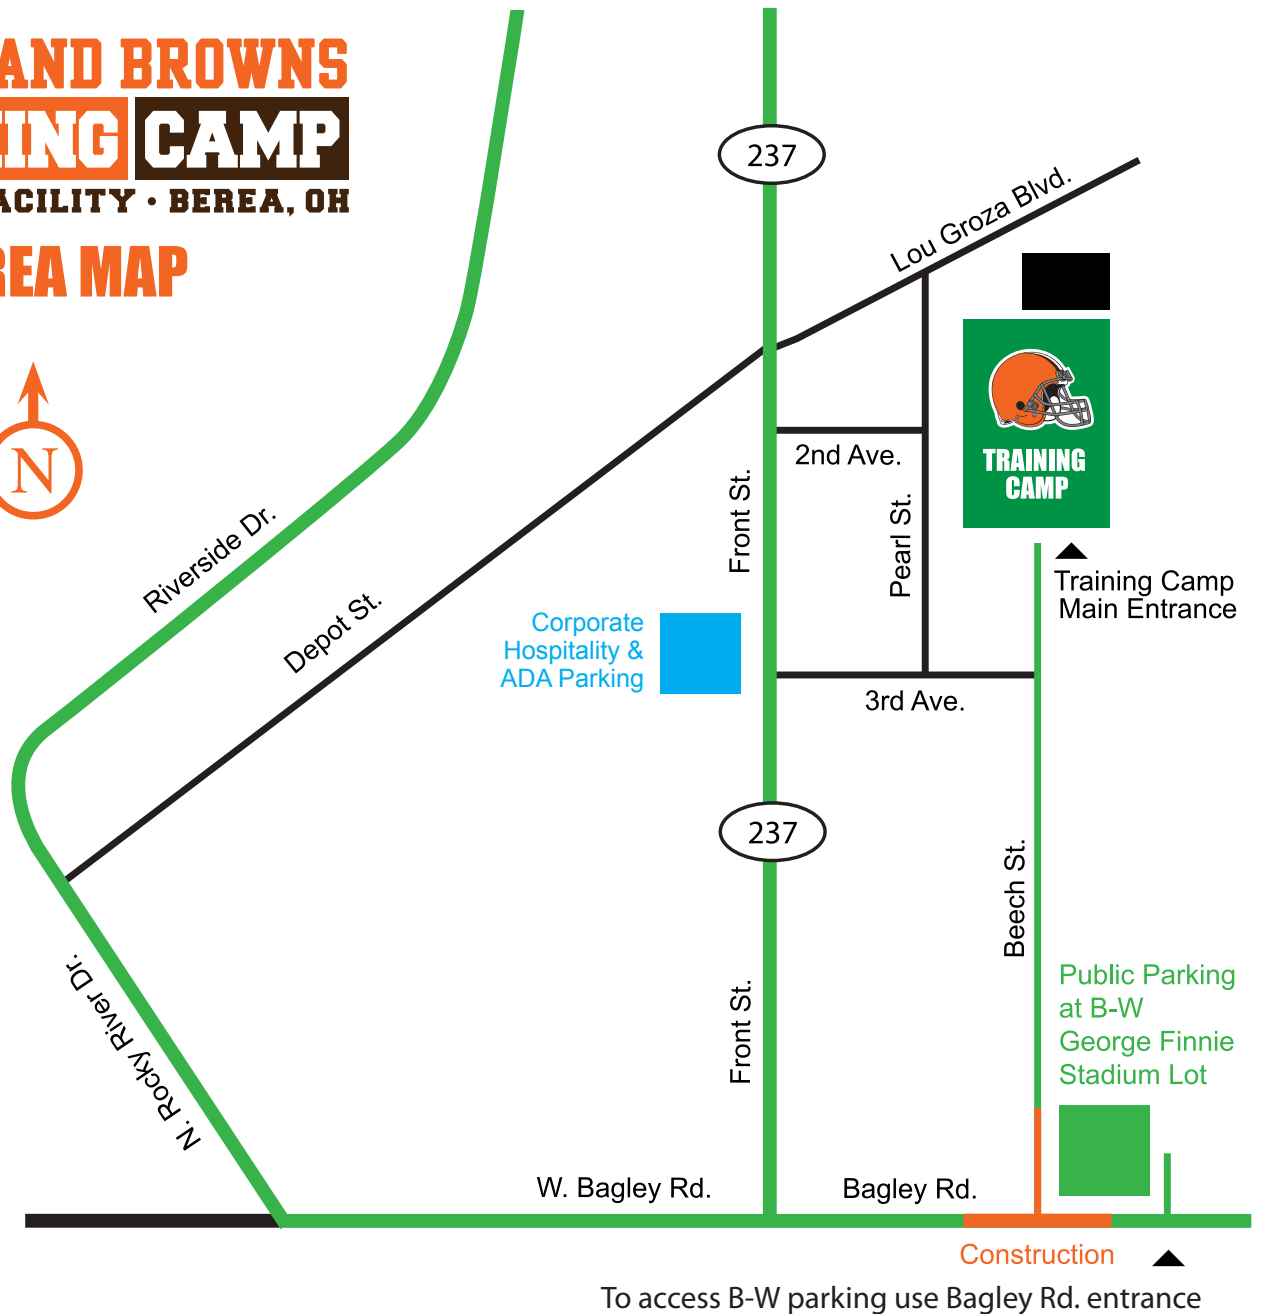

### From the North to Cleveland Browns Training Facility (Berea, OH)

- Take I-71 South (Columbus) to Bagley Road exit #235
- Turn right onto Bagley Road
- Continue on Bagley Road to Front Street on your right
- Continue North on Front Street and the Hospitality Lot (Berea Recreation Center) will be on your left

### From the South to Cleveland Browns Training Facility (Berea, OH)

- Take I-71 North (Cleveland) to Bagley Road exit #235
- Turn left onto Bagley Road
- Continue on Bagley Road to Front Street on your right
- Continue North on Front Street and the Hospitality Lot (Berea Recreation Center) will be on your left

### From the East to Cleveland Browns Training Facility (Berea, OH)

- Take I-480 West (Toledo) to I-71 South (Columbus)
- Continue on I-71 South to Bagley Road exit #235
- Turn right onto Bagley Road
- Continue on Bagley Road to Front Street on your right
- Continue North on Front Street and the Hospitality Lot (Berea Recreation Center) will be on your left

## AREA MAP